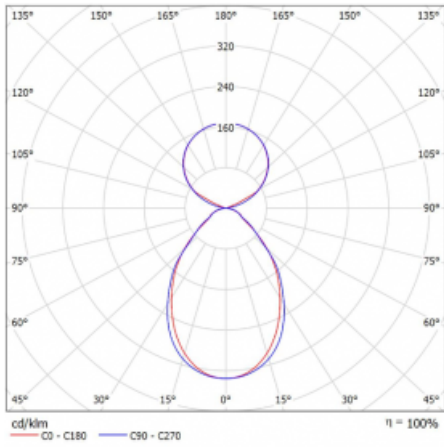

Curve

Luminaire power input* 43.6 W

Connection of the luminaires ON/OFF + 1h emergency

Electrical voltage 220-240V

Frequency 50/60Hz

⊕ CE IP 20

* $\pm 10\%$