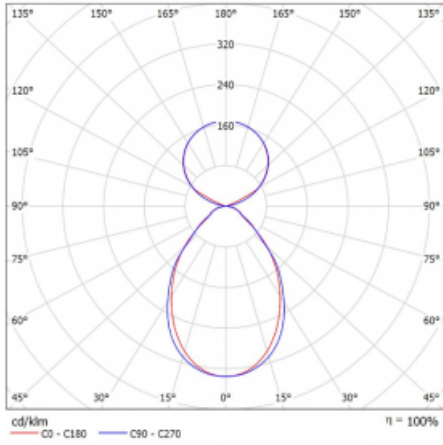

Luminaire

Lina45-S

145S-5C1I-20GHE/840, W

EPD®

Imagine a linear luminaire that can satisfy all your needs: it meets UGR, has high efficiency and you can build it to your specifications. And it looks great too. The Lina45-S offers opal, microprism and optical grille variants, so it can easily meet both UGR under 19 at 4300 lm luminous flux. It is a great solution for visually demanding spaces, as it even meets UGR under 16 in some variants. In addition, you can complement the modular luminaire with a Vali55 relay module, a Rundo circular luminaire or 2 - 3 CUBE reflectors. The indirect lighting component is provided by a clear plexiglass module or a batwing diffuser, which creates a more even illumination of the ceiling. A welcome feature is also the possibility of a curtain at the joint of the profiles, which are also fitted with caps to prevent even minimal draughts. The individual segments are easily connected using connectors and plugged into 230 V.

Type of installation	Suspended
Light distribution	Direct-indirect
Luminaire shape	Linear
Colour of the luminaires	White
Material	Aluminium
Lifetime	L80/B20 50 000 hours
Warranty	5 years
Description of luminaires	Luminaire suspended
item description	D/I - 55/45
Dimensions (l × w × h mm)	1122 mm × 47 mm × 69 mm
Light source	LED MODUL
DIR optical system	Microprisma
INDIR optical system	Celar cover
Luminous flux*	6490 lm
Colour Temperature	4000 K cool white
Luminous efficacy	149 lm/W
MacAdam Light source	3
Colour rendering index	80
UGR max. X=4H Y=8H, $\rho=70,50,20$	20.4

Curve

Luminaire power input* 43.6 W

Connection of the luminaires ON/OFF

Electrical voltage 220-240V

Frequency 50/60Hz

⊕ CE IP 20

* $\pm 10\%$

Downloads