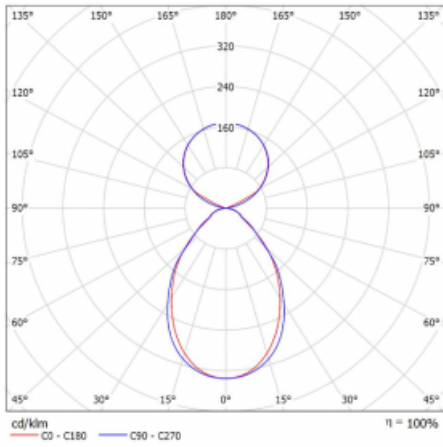

Curve

Luminaire power input* 27.4 W

Connection of the luminaires ON/OFF + 3h emergency

Electrical voltage 220-240V

Frequency 50/60Hz

⊕ CE IP 20

* $\pm 10\%$