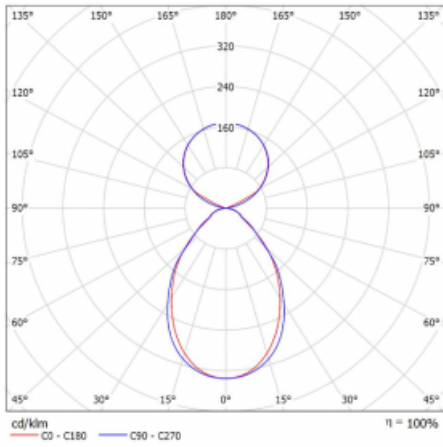

Luminaire

Lina45-S

145S-5C1I-20GGE/840, B

Imagine a linear luminaire that can satisfy all your needs: it meets UGR, has high efficiency and you can build it to your specifications. And it looks great too. The Lina45-S offers opal, microprism and optical grille variants, so it can easily meet both UGR under 19 at 4300 lm luminous flux. It is a great solution for visually demanding spaces, as it even meets UGR under 16 in some variants. In addition, you can complement the modular luminaire with a Vali55 relay module, a Rundo circular luminaire or 2 - 3 CUBE reflectors. The indirect lighting component is provided by a clear plexiglass module or a batwing diffuser, which creates a more even illumination of the ceiling. A welcome feature is also the possibility of a curtain at the joint of the profiles, which are also fitted with caps to prevent even minimal draughts. The individual segments are easily connected using connectors and plugged into 230 V.

Type of installation	Suspended
Light distribution	Direct-indirect
Luminaire shape	Linear
Colour of the luminaires	Black
Material	Aluminium
Lifetime	L80/B20 50 000 hours
Warranty	5 years
Description of luminaires	Luminaire suspended
item description	D/I - 55/45
Dimensions (l × w × h mm)	1122 mm × 47 mm × 69 mm
Light source	LED MODUL
DIR optical system	Microprisma
INDIR optical system	Celar cover
Luminous flux*	4150 lm
Colour Temperature	4000 K cool white
Luminous efficacy	151 lm/W
MacAdam Light source	3
Colour rendering index	80
UGR max. X=4H Y=8H, $\rho=70,50,20$	18.9

Curve

Luminaire power input* 27.4 W

Connection of the luminaires ON/OFF

Electrical voltage 220-240V

Frequency 50/60Hz

⊕ CE IP 20

*±10 %

Downloads