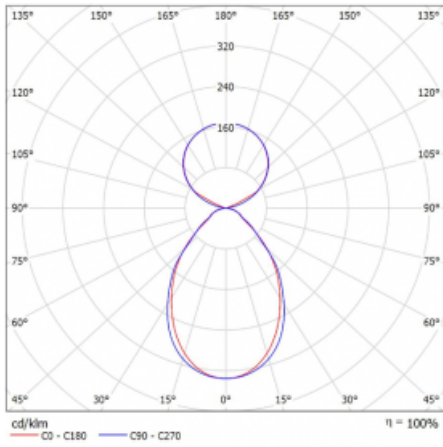

# Lina45-S

145S-5C1I-20GGE/830, W

EPD®

Imagine a linear luminaire that can satisfy all your needs: it meets UGR, has high efficiency and you can build it to your specifications. And it looks great too. The Lina45-S offers opal, microprism and optical grille variants, so it can easily meet both UGR under 19 at 4300 lm luminous flux. It is a great solution for visually demanding spaces, as it even meets UGR under 16 in some variants. In addition, you can complement the modular luminaire with a Vali55 relay module, a Rundo circular luminaire or 2 - 3 CUBE reflectors. The indirect lighting component is provided by a clear plexiglass module or a batwing diffuser, which creates a more even illumination of the ceiling. A welcome feature is also the possibility of a curtain at the joint of the profiles, which are also fitted with caps to prevent even minimal draughts. The individual segments are easily connected using connectors and plugged into 230 V.

Type of installation	Suspended
Light distribution	Direct-indirect
Luminaire shape	Linear
Colour of the luminaires	White
Material	Aluminium
Lifetime	L80/B20 50 000 hours
Warranty	5 years
Description of luminaires	Luminaire suspended
item description	D/I - 55/45
Dimensions (l × w × h mm)	1122 mm × 47 mm × 69 mm
Light source	LED MODUL
DIR optical system	Microprisma
INDIR optical system	Celar cover
Luminous flux*	3980 lm
Colour Temperature	3000 K warm white
Luminous efficacy	145 lm/W
MacAdam Light source	3
Colour rendering index	80
UGR max. X=4H Y=8H, ρ=70,50,20	18.7

## Curve

Luminaire power input\* 27.4 W

Connection of the luminaires ON/OFF

Electrical voltage 220-240V

Frequency 50/60Hz

⊕ CE IP 20

\* $\pm 10\%$