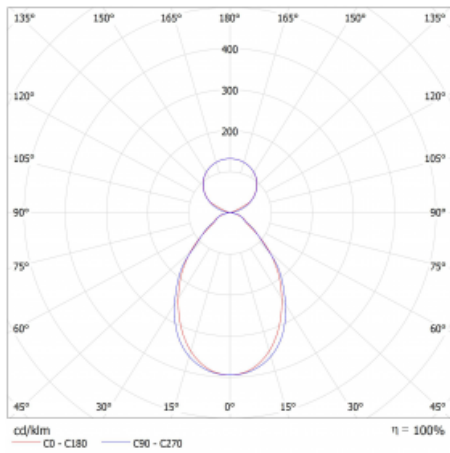

Curve

Luminaire power input* 15.1 W

Connection of the luminaires ON/OFF

Electrical voltage 220-240V

Frequency 50/60Hz

⊕ CE IP 20

* $\pm 10\%$