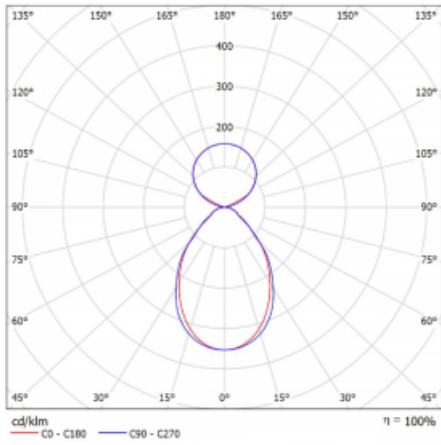

Luminaire

Lina45-S

145S-5C1I-15GGE/840, S

EPD®

Imagine a linear luminaire that can satisfy all your needs: it meets UGR, has high efficiency and you can build it to your specifications. And it looks great too. The Lina45-S offers opal, microprism and optical grille variants, so it can easily meet both UGR under 19 at 4300 lm luminous flux. It is a great solution for visually demanding spaces, as it even meets UGR under 16 in some variants. In addition, you can complement the modular luminaire with a Vali55 relay module, a Rundo circular luminaire or 2 - 3 CUBE reflectors. The indirect lighting component is provided by a clear plexiglass module or a batwing diffuser, which creates a more even illumination of the ceiling. A welcome feature is also the possibility of a curtain at the joint of the profiles, which are also fitted with caps to prevent even minimal draughts. The individual segments are easily connected using connectors and plugged into 230 V.

Type of installation	Suspended
Light distribution	Direct-indirect
Luminaire shape	Linear
Colour of the luminaires	Silver
Material	Aluminium
Lifetime	L80/B20 50 000 hours
Warranty	5 years
Description of luminaires	Luminaire suspended
item description	D/I - 58/42
Dimensions (l × w × h mm)	842 mm × 47 mm × 69 mm
Light source	LED MODUL
DIR optical system	Microprisma
INDIR optical system	Celar cover
Luminous flux*	2960 lm
Colour Temperature	4000 K cool white
Luminous efficacy	146 lm/W
MacAdam Light source	3
Colour rendering index	80
UGR max. X=4H Y=8H, ρ=70,50,20	19.1

Curve

Luminaire power input* 20.3 W

Connection of the luminaires ON/OFF

Electrical voltage 220-240V

Frequency 50/60Hz

⊕ CE IP 20

* $\pm 10\%$

Downloads