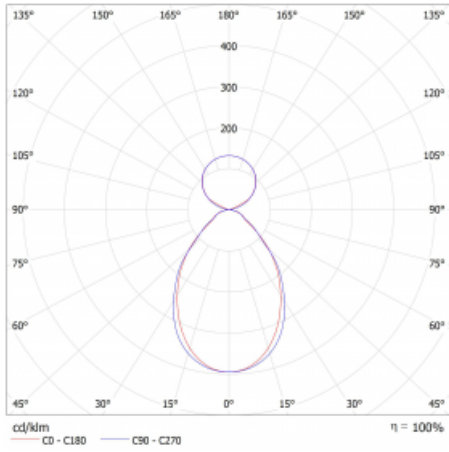

# Lina45-S

145S-5C1I-10GHE/840, B

EPD®

Imagine a linear luminaire that can satisfy all your needs: it meets UGR, has high efficiency and you can build it to your specifications. And it looks great too. The Lina45-S offers opal, microprism and optical grille variants, so it can easily meet both UGR under 19 at 4300 lm luminous flux. It is a great solution for visually demanding spaces, as it even meets UGR under 16 in some variants. In addition, you can complement the modular luminaire with a Vali55 relay module, a Rundo circular luminaire or 2 - 3 CUBE reflectors. The indirect lighting component is provided by a clear plexiglass module or a batwing diffuser, which creates a more even illumination of the ceiling. A welcome feature is also the possibility of a curtain at the joint of the profiles, which are also fitted with caps to prevent even minimal draughts. The individual segments are easily connected using connectors and plugged into 230 V.

Type of installation	Suspended
Light distribution	Direct-indirect clear plexi
Luminaire shape	Linear
Colour of the luminaires	Black
Material	Aluminium
Lifetime	L80/B20 50 000 hours
Warranty	5 years
Description of luminaires	Luminaire suspended
item description	D/I - 61/39
Dimensions	561 mm × 47 mm × 69 mm
Light source	LED MODUL
Type of optical system	Microprisma
Luminous flux*	2750 lm
Colour Temperature	4000 K cool white
Luminous efficacy	140 lm/W
MacAdam Light source	3
Colour rendering index	80
UGR max. X=4H Y=8H, $\rho=70,50,20$	21.2

## Curve

Luminaire power input\* 19.7 W

Connection of the luminaires ON/OFF

Electrical voltage 220-240V

Frequency 50/60Hz

⊕ CE IP 20

\* $\pm 10\%$