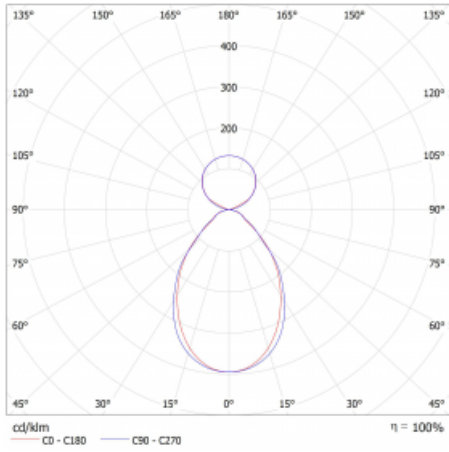

Luminaire

Lina45-S

145S-5C1I-10GHD/830, W

EPD®

Imagine a linear luminaire that can satisfy all your needs: it meets UGR, has high efficiency and you can build it to your specifications. And it looks great too. The Lina45-S offers opal, microprism and optical grille variants, so it can easily meet both UGR under 19 at 4300 lm luminous flux. It is a great solution for visually demanding spaces, as it even meets UGR under 16 in some variants. In addition, you can complement the modular luminaire with a Vali55 relay module, a Rundo circular luminaire or 2 - 3 CUBE reflectors. The indirect lighting component is provided by a clear plexiglass module or a batwing diffuser, which creates a more even illumination of the ceiling. A welcome feature is also the possibility of a curtain at the joint of the profiles, which are also fitted with caps to prevent even minimal draughts. The individual segments are easily connected using connectors and plugged into 230 V.

Type of installation	Suspended
Light distribution	Direct-indirect
Luminaire shape	Linear
Colour of the luminaires	White
Material	Aluminium
Lifetime	L80/B20 50 000 hours
Warranty	5 years
Description of luminaires	Luminaire suspended
item description	D/I - 61/39
Dimensions (l × w × h mm)	561 mm × 47 mm × 69 mm
Light source	LED MODUL
DIR optical system	Microprisma
INDIR optical system	Celar cover
Luminous flux*	2640 lm
Colour Temperature	3000 K warm white
Luminous efficacy	134 lm/W
MacAdam Light source	3
Colour rendering index	80
UGR max. X=4H Y=8H, ρ=70,50,20	21.1

Curve

Luminaire power input* 19.7 W

Connection of the luminaires DALI

Electrical voltage 220-240V

Frequency 50/60Hz

⊕ CE IP 20

* $\pm 10\%$

Downloads