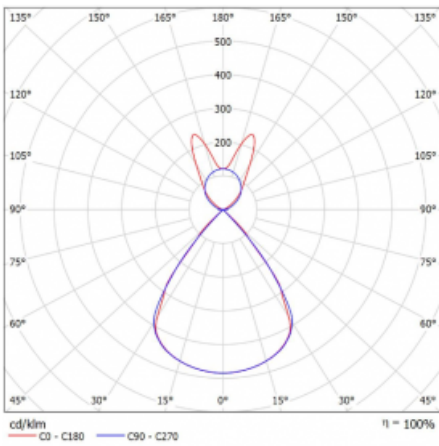

Type of installation	Suspended
Light distribution	Direct-indirect wide-lighting distribution
Luminaire shape	Linear
Colour of the luminaires	Black
Material	Aluminium
Lifetime	L80/B20 50 000 hours
Warranty	2 years
Description of luminaires	Luminaire suspended
item description	D/I - 58/42
Dimensions	2244 mm × 47 mm × 69 mm
Light source	LED MODUL
Type of optical system	Plastic louvre low UGR
Luminous flux*	14810 lm
Colour Temperature	3000 K warm white
Luminous efficacy	143 lm/W
MacAdam Light source	3
Colour rendering index	80
UGR max. X=4H Y=8H, $\rho=70,50,20$	16

Technical drawing

Luminaire power input* 103.4 W

Connection of the luminaires ON/OFF + 1h emergency

Electrical voltage 220-240V

Frequency 50/60Hz

⊕ CE IP 20

*±10 %

Curve