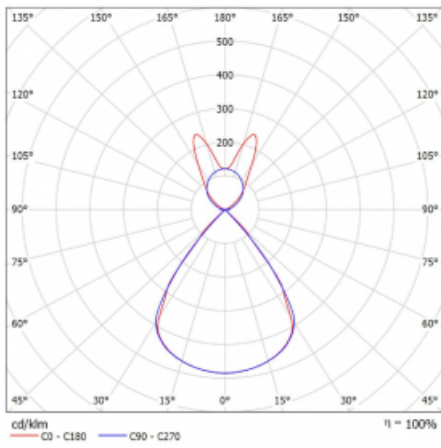

Type of installation	Suspended
Light distribution	Direct-indirect
Luminaire shape	Linear
Colour of the luminaires	Silver
Material	Aluminium
Lifetime	L80/B20 50 000 hours
Warranty	5 years
Description of luminaires	Luminaire suspended
item description	D/I - 58/42
Dimensions (l × w × h mm)	2244 mm × 47 mm × 69 mm
Light source	LED MODUL
DIR optical system	Plastic louvre low UGR
INDIR optical system	Batwing
Luminous flux*	15430 lm
Colour Temperature	4000 K cool white
Luminous efficacy	149 lm/W
MacAdam Light source	3
Colour rendering index	80
UGR max. X=4H Y=8H, $\rho=70,50,20$	16.1

Technical drawing

Luminaire power input* 103.4 W

Connection of the luminaires ON/OFF

Electrical voltage 220-240V

Frequency 50/60Hz

⊕ CE IP 20

*±10 %

Curve