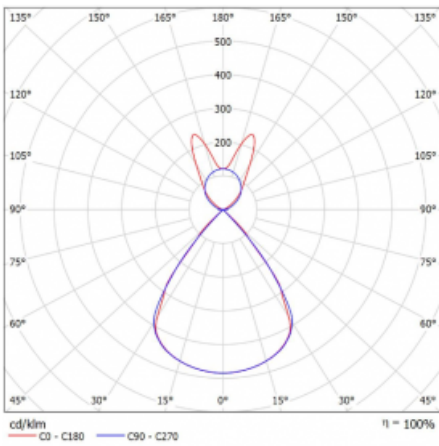

| | |
|--|-------------------------|
| Type of installation | Suspended |
| Light distribution | Direct-indirect |
| Luminaire shape | Linear |
| Colour of the luminaires | Silver |
| Material | Aluminium |
| Lifetime | L80/B20 50 000 hours |
| Warranty | 5 years |
| Description of luminaires | Luminaire suspended |
| item description | D/I - 58/42 |
| Dimensions (l × w × h mm) | 2244 mm × 47 mm × 69 mm |
| Light source | LED MODUL |
| DIR optical system | Plastic louvre low UGR |
| INDIR optical system | Batwing |
| Luminous flux* | 14810 lm |
| Colour Temperature | 3000 K warm white |
| Luminous efficacy | 143 lm/W |
| MacAdam Light source | 3 |
| Colour rendering index | 80 |
| UGR max. X=4H Y=8H, $\rho=70,50,20$ | 16 |

Technical drawing

Luminaire power input* 103.4 W

Connection of the luminaires DALI

Electrical voltage 220-240V

Frequency 50/60Hz

⊕ CE IP 20

*±10 %

Curve