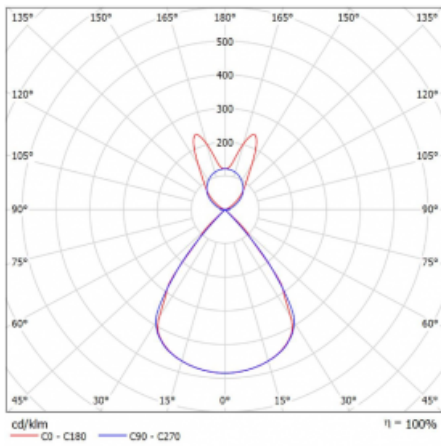

Type of installation	Suspended
Light distribution	Direct-indirect wide-lighting distribution
Luminaire shape	Linear
Colour of the luminaires	Black
Material	Aluminium
Lifetime	L80/B20 50 000 hours
Warranty	2 years
Description of luminaires	Luminaire suspended
item description	D/I - 54/46
Dimensions	2244 mm × 47 mm × 69 mm
Light source	LED MODUL
Type of optical system	Plastic louvre low UGR
Luminous flux*	8520 lm
Colour Temperature	3000 K warm white
Luminous efficacy	146 lm/W
MacAdam Light source	3
Colour rendering index	80
UGR max. X=4H Y=8H, $\rho=70,50,20$	14.1

Technical drawing

Luminaire power input* 58.2 W

Connection of the luminaires ON/OFF + 1h emergency

Electrical voltage 220-240V

Frequency 50/60Hz

⊕ CE IP 20

*±10 %

Curve