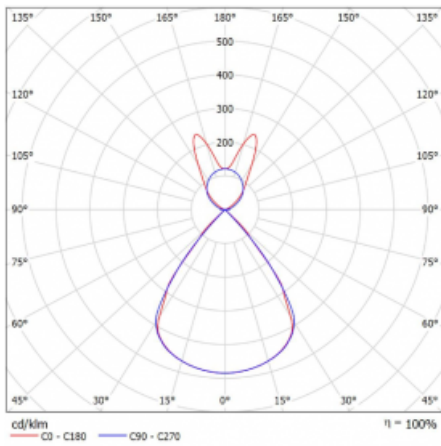

Type of installation	Suspended
Light distribution	Direct-indirect wide-lighting distribution
Luminaire shape	Linear
Colour of the luminaires	White
Material	Aluminium
Lifetime	L80/B20 50 000 hours
Warranty	5 years
Description of luminaires	Luminaire suspended
item description	D/I - 54/46
Dimensions	2244 mm × 47 mm × 69 mm
Light source	LED MODUL
Type of optical system	Plastic louvre low UGR
Luminous flux*	8890 lm
Colour Temperature	4000 K cool white
Luminous efficacy	153 lm/W
MacAdam Light source	3
Colour rendering index	80
UGR max. X=4H Y=8H, $\rho=70,50,20$	14.2

Technical drawing

Luminaire power input* 58.2 W

Connection of the luminaires ON/OFF

Electrical voltage 220-240V

Frequency 50/60Hz

⊕ CE IP 20

*±10 %

Curve