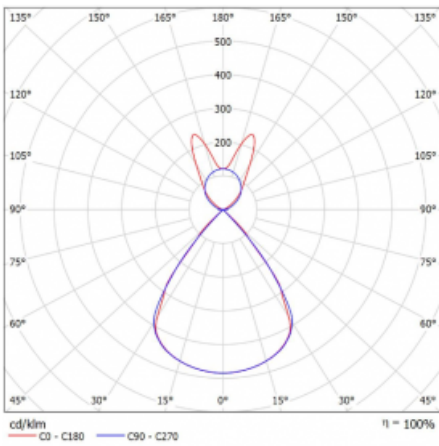

Type of installation	Suspended
Light distribution	Direct-indirect
Luminaire shape	Linear
Colour of the luminaires	Silver
Material	Aluminium
Lifetime	L80/B20 50 000 hours
Warranty	5 years
Description of luminaires	Luminaire suspended
item description	D/I - 54/46
Dimensions (l × w × h mm)	2244 mm × 47 mm × 69 mm
Light source	LED MODUL
DIR optical system	Plastic louvre low UGR
INDIR optical system	Batwing
Luminous flux*	8890 lm
Colour Temperature	4000 K cool white
Luminous efficacy	153 lm/W
MacAdam Light source	3
Colour rendering index	80
UGR max. X=4H Y=8H, ρ=70,50,20	14.2

Technical drawing

Luminaire power input* 58.2 W

Connection of the luminaires ON/OFF

Electrical voltage 220-240V

Frequency 50/60Hz

⊕ CE IP 20

*±10 %

Curve