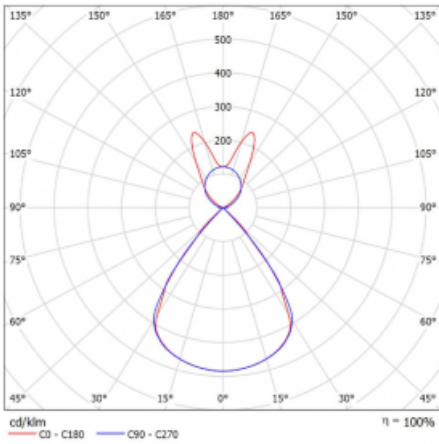

Type of installation	Suspended
Light distribution	Direct-indirect
Luminaire shape	Linear
Colour of the luminaires	Black
Material	Aluminium
Lifetime	L80/B20 50 000 hours
Warranty	5 years
Description of luminaires	Luminaire suspended
item description	D/I - 54/46
Dimensions (l × w × h mm)	2244 mm × 47 mm × 69 mm
Light source	LED MODUL
DIR optical system	Plastic louvre low UGR
INDIR optical system	Batwing
Luminous flux*	8890 lm
Colour Temperature	4000 K cool white
Luminous efficacy	153 lm/W
MacAdam Light source	3
Colour rendering index	80
UGR max. X=4H Y=8H, $\rho=70,50,20$	14.2

## Technical drawing

Luminaire power input\* 58.2 W

Connection of the luminaires ON/OFF

Electrical voltage 220-240V

Frequency 50/60Hz

⊕ CE IP 20

\*±10 %

## Curve