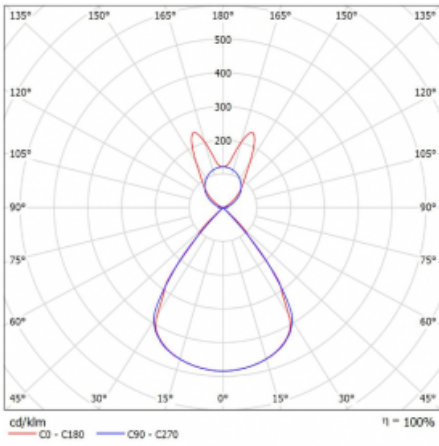

Type of installation	Suspended
Light distribution	Direct-indirect wide-lighting distribution
Luminaire shape	Linear
Colour of the luminaires	Black
Material	Aluminium
Lifetime	L80/B20 50 000 hours
Warranty	5 years
Description of luminaires	Luminaire suspended
item description	D/I - 54/46
Dimensions	2244 mm × 47 mm × 69 mm
Light source	LED MODUL
Type of optical system	Plastic louvre low UGR
Luminous flux*	8890 lm
Colour Temperature	4000 K cool white
Luminous efficacy	153 lm/W
MacAdam Light source	3
Colour rendering index	80
UGR max. X=4H Y=8H, $\rho=70,50,20$	14.2

Technical drawing

Luminaire power input* 58.2 W

Connection of the luminaires ON/OFF

Electrical voltage 220-240V

Frequency 50/60Hz

⊕ CE IP 20

*±10 %

Curve