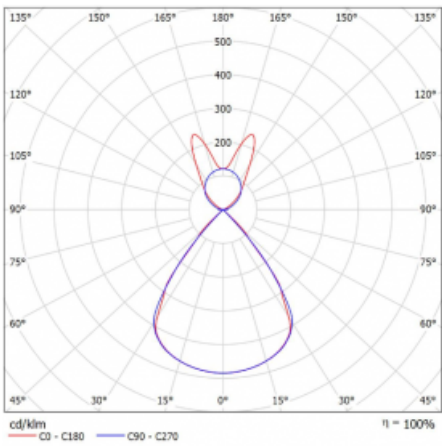

Type of installation	Suspended
Light distribution	Direct-indirect
Luminaire shape	Linear
Colour of the luminaires	White
Material	Aluminium
Lifetime	L80/B20 50 000 hours
Warranty	5 years
Description of luminaires	Luminaire suspended
item description	D/I - 54/46
Dimensions (l × w × h mm)	2244 mm × 47 mm × 69 mm
Light source	LED MODUL
DIR optical system	Plastic louvre low UGR
INDIR optical system	Batwing
Luminous flux*	8520 lm
Colour Temperature	3000 K warm white
Luminous efficacy	146 lm/W
MacAdam Light source	3
Colour rendering index	80
UGR max. X=4H Y=8H, ρ=70,50,20	14.1

Technical drawing

Luminaire power input* 58.2 W

Connection of the luminaires ON/OFF

Electrical voltage 220-240V

Frequency 50/60Hz

⊕ CE IP 20

*±10 %

Curve