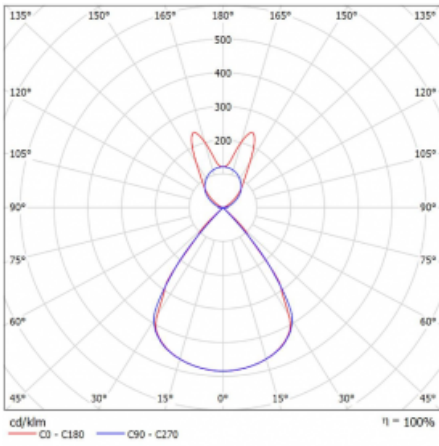

Type of installation	Suspended
Light distribution	Direct-indirect
Luminaire shape	Linear
Colour of the luminaires	Black
Material	Aluminium
Lifetime	L80/B20 50 000 hours
Warranty	5 years
Description of luminaires	Luminaire suspended
item description	D/I - 54/46
Dimensions (l × w × h mm)	2244 mm × 47 mm × 69 mm
Light source	LED MODUL
DIR optical system	Plastic louvre low UGR
INDIR optical system	Batwing
Luminous flux*	8520 lm
Colour Temperature	3000 K warm white
Luminous efficacy	146 lm/W
MacAdam Light source	3
Colour rendering index	80
UGR max. X=4H Y=8H, ρ=70,50,20	14.1

Technical drawing

Luminaire power input* 58.2 W

Connection of the luminaires ON/OFF

Electrical voltage 220-240V

Frequency 50/60Hz

⊕ CE IP 20

*±10 %

Curve