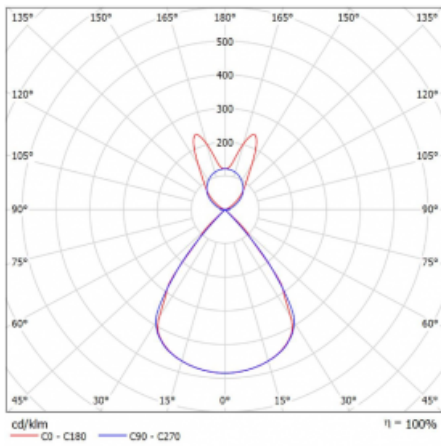

| | |
|--|-------------------------|
| Type of installation | Suspended |
| Light distribution | Direct-indirect |
| Luminaire shape | Linear |
| Colour of the luminaires | Black |
| Material | Aluminium |
| Lifetime | L80/B20 50 000 hours |
| Warranty | 5 years |
| Description of luminaires | Luminaire suspended |
| item description | D/I - 54/46 |
| Dimensions (l × w × h mm) | 2244 mm × 47 mm × 69 mm |
| Light source | LED MODUL |
| DIR optical system | Plastic louvre low UGR |
| INDIR optical system | Batwing |
| Luminous flux* | 8890 lm |
| Colour Temperature | 4000 K cool white |
| Luminous efficacy | 153 lm/W |
| MacAdam Light source | 3 |
| Colour rendering index | 80 |
| UGR max. X=4H Y=8H, $\rho=70,50,20$ | 14.2 |

Technical drawing

Luminaire power input* 58.2 W

Connection of the luminaires DALI

Electrical voltage 220-240V

Frequency 50/60Hz

⊕ CE IP 20

*±10 %

Curve