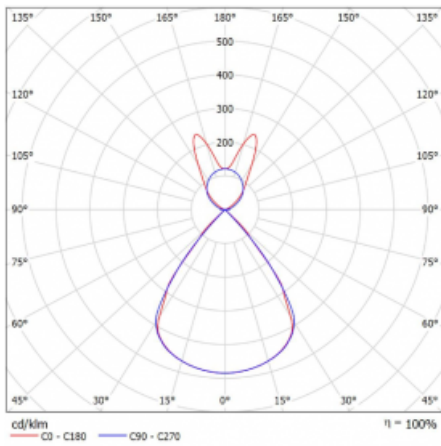

Type of installation	Suspended
Light distribution	Direct-indirect wide-lighting distribution
Luminaire shape	Linear
Colour of the luminaires	Black
Material	Aluminium
Lifetime	L80/B20 50 000 hours
Warranty	5 years
Description of luminaires	Luminaire suspended
item description	D/I - 54/46
Dimensions	2244 mm × 47 mm × 69 mm
Light source	LED MODUL
Type of optical system	Plastic louvre low UGR
Luminous flux*	8890 lm
Colour Temperature	4000 K cool white
Luminous efficacy	153 lm/W
MacAdam Light source	3
Colour rendering index	80
UGR max. X=4H Y=8H, $\rho=70,50,20$	14.2

## Technical drawing

Luminaire power input\* 58.2 W

Connection of the luminaires DALI

Electrical voltage 220-240V

Frequency 50/60Hz

⊕ CE IP 20

\*±10 %

## Curve