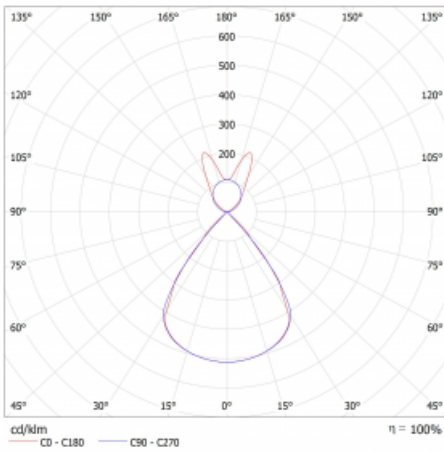

Luminaire

Lina45-S

145S-5B1Z-40GEM3/840, S

EPD®

Imagine a linear luminaire that can satisfy all your needs: it meets UGR, has high efficiency and you can build it to your specifications. And it looks great too. The Lina45-S offers opal, microprism and optical grille variants, so it can easily meet both UGR under 19 at 4300 lm luminous flux. It is a great solution for visually demanding spaces, as it even meets UGR under 16 in some variants. In addition, you can complement the modular luminaire with a Vali55 relay module, a Rundo circular luminaire or 2 - 3 CUBE reflectors. The indirect lighting component is provided by a clear plexiglass module or a batwing diffuser, which creates a more even illumination of the ceiling. A welcome feature is also the possibility of a curtain at the joint of the profiles, which are also fitted with caps to prevent even minimal draughts. The individual segments are easily connected using connectors and plugged into 230 V.

| | |
|-----------------------------------|--|
| Type of installation | Suspended |
| Light distribution | Direct-indirect wide-lighting distribution |
| Luminaire shape | Linear |
| Colour of the luminaires | Silver |
| Material | Aluminium |
| Lifetime | L80/B20 50 000 hours |
| Warranty | 2 years |
| Description of luminaires | Luminaire suspended |
| Dimensions | 2244 mm × 47 mm × 69 mm |
| Light source | LED MODUL |
| Type of optical system | Plastic louvre low UGR |
| Luminous flux* | 6150 lm |
| Colour Temperature | 4000 K cool white |
| Luminous efficacy | 152 lm/W |
| MacAdam Light source | 3 |
| Colour rendering index | 80 |
| UGR max. X=4H Y=8H, ρ=70,50,20 | 12.9 |

Technical drawing

Luminaire power input* 40.4 W

Connection of the luminaires ON/OFF + 3h emergency

Electrical voltage 220-240V

Frequency 50/60Hz

⊕ CE IP 20

*±10 %

Curve