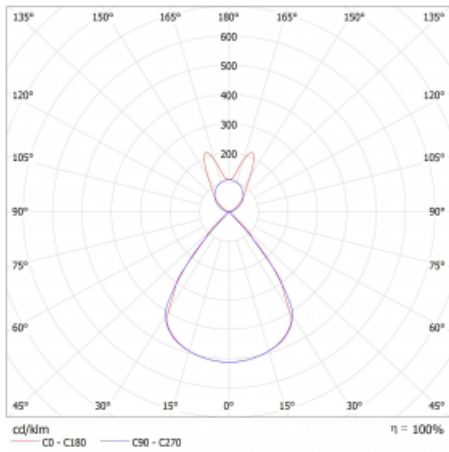

Type of installation	Suspended
Light distribution	Direct-indirect wide-lighting distribution
Luminaire shape	Linear
Colour of the luminaires	White
Material	Aluminium
Lifetime	L80/B20 50 000 hours
Warranty	5 years
Description of luminaires	Luminaire suspended
Dimensions	2244 mm × 47 mm × 69 mm
Light source	LED MODUL
Type of optical system	Plastic louvre low UGR
Luminous flux*	6150 lm
Colour Temperature	4000 K cool white
Luminous efficacy	152 lm/W
MacAdam Light source	3
Colour rendering index	80
UGR max. X=4H Y=8H, ρ=70,50,20	12.9

## Technical drawing

Luminaire power input\* 40.4 W

Connection of the luminaires ON/OFF

Electrical voltage 220-240V

Frequency 50/60Hz

⊕ CE IP 20

\*±10 %

## Curve