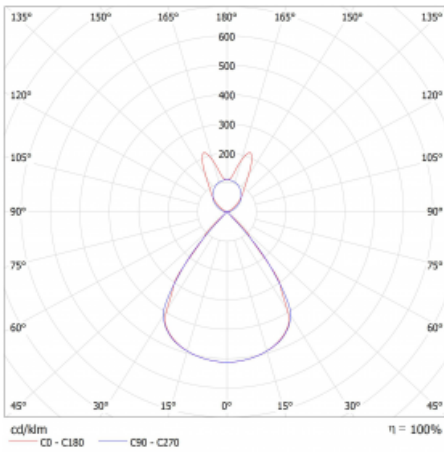

Type of installation	Suspended
Light distribution	Direct-indirect wide-lighting distribution
Luminaire shape	Linear
Colour of the luminaires	Black
Material	Aluminium
Lifetime	L80/B20 50 000 hours
Warranty	5 years
Description of luminaires	Luminaire suspended
Dimensions	2244 mm × 47 mm × 69 mm
Light source	LED MODUL
Type of optical system	Plastic louvre low UGR
Luminous flux*	5900 lm
Colour Temperature	3000 K warm white
Luminous efficacy	146 lm/W
MacAdam Light source	3
Colour rendering index	80
UGR max. X=4H Y=8H, ρ=70,50,20	12.8

## Technical drawing

Luminaire power input\* 40.4 W

Connection of the luminaires DALI

Electrical voltage 220-240V

Frequency 50/60Hz

⊕ CE IP 20

\*±10 %

## Curve