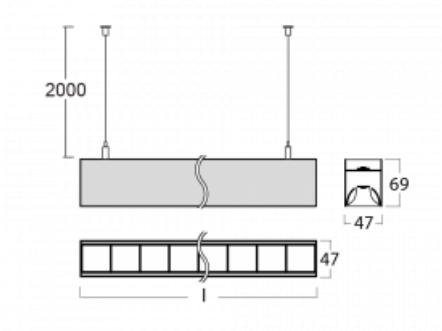

Technical drawing