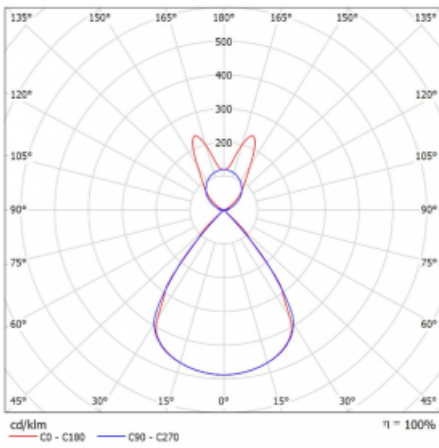

Type of installation	Suspended
Light distribution	Direct-indirect wide-lighting distribution
Luminaire shape	Linear
Colour of the luminaires	Black
Material	Aluminium
Lifetime	L80/B20 50 000 hours
Warranty	2 years
Description of luminaires	Luminaire suspended
item description	D/I - 59/41
Dimensions	1964 mm × 47 mm × 69 mm
Light source	LED MODUL
Type of optical system	Plastic louvre low UGR
Luminous flux*	13380 lm
Colour Temperature	4000 K cool white
Luminous efficacy	149 lm/W
MacAdam Light source	3
Colour rendering index	80
UGR max. X=4H Y=8H, $\rho=70,50,20$	16.2

Technical drawing

Luminaire power input* 89.8 W

Connection of the luminaires ON/OFF + 3h emergency

Electrical voltage 220-240V

Frequency 50/60Hz

⊕ CE IP 20

*±10 %

Curve