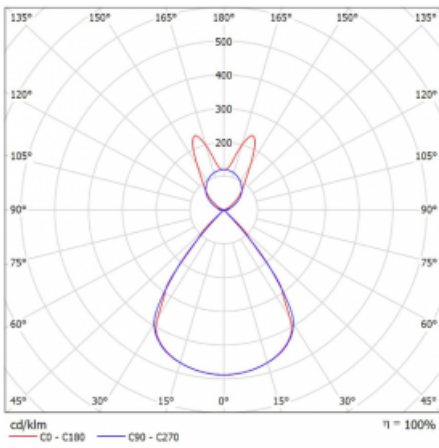

Type of installation	Suspended
Light distribution	Direct-indirect wide-lighting distribution
Luminaire shape	Linear
Colour of the luminaires	Black
Material	Aluminium
Lifetime	L80/B20 50 000 hours
Warranty	2 years
Description of luminaires	Luminaire suspended
item description	D/I - 59/41
Dimensions	1964 mm × 47 mm × 69 mm
Light source	LED MODUL
Type of optical system	Plastic louvre low UGR
Luminous flux*	12840 lm
Colour Temperature	3000 K warm white
Luminous efficacy	143 lm/W
MacAdam Light source	3
Colour rendering index	80
UGR max. X=4H Y=8H, $\rho=70,50,20$	16

## Curve