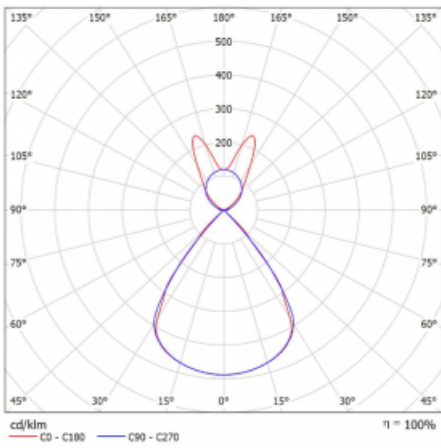

Type of installation	Suspended
Light distribution	Direct-indirect wide-lighting distribution
Luminaire shape	Linear
Colour of the luminaires	Black
Material	Aluminium
Lifetime	L80/B20 50 000 hours
Warranty	2 years
Description of luminaires	Luminaire suspended
item description	D/I - 59/41
Dimensions	1964 mm × 47 mm × 69 mm
Light source	LED MODUL
Type of optical system	Plastic louvre low UGR
Luminous flux*	13380 lm
Colour Temperature	4000 K cool white
Luminous efficacy	149 lm/W
MacAdam Light source	3
Colour rendering index	80
UGR max. X=4H Y=8H, $\rho=70,50,20$	16.2

## Curve