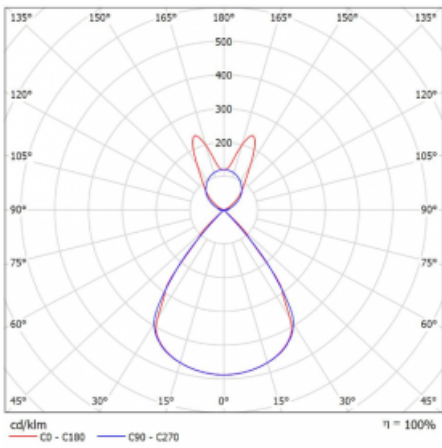

Type of installation	Suspended
Light distribution	Direct-indirect wide-lighting distribution
Luminaire shape	Linear
Colour of the luminaires	White
Material	Aluminium
Lifetime	L80/B20 50 000 hours
Warranty	2 years
Description of luminaires	Luminaire suspended
item description	D/I - 59/41
Dimensions	1964 mm × 47 mm × 69 mm
Light source	LED MODUL
Type of optical system	Plastic louvre low UGR
Luminous flux*	12840 lm
Colour Temperature	3000 K warm white
Luminous efficacy	143 lm/W
MacAdam Light source	3
Colour rendering index	80
UGR max. X=4H Y=8H, $\rho=70,50,20$	16

## Curve