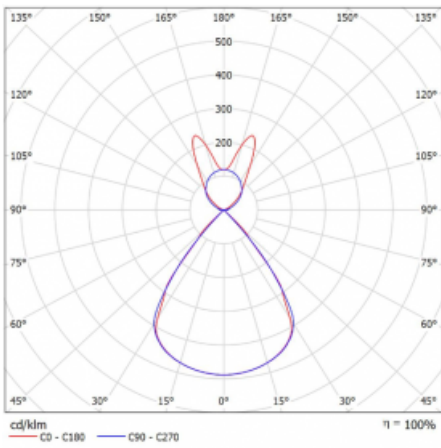

| | |
|--|-------------------------|
| Type of installation | Suspended |
| Light distribution | Direct-indirect |
| Luminaire shape | Linear |
| Colour of the luminaires | White |
| Material | Aluminium |
| Lifetime | L80/B20 50 000 hours |
| Warranty | 2 years |
| Description of luminaires | Luminaire suspended |
| item description | D/I - 59/41 |
| Dimensions (l × w × h mm) | 1964 mm × 47 mm × 69 mm |
| Light source | LED MODUL |
| DIR optical system | Plastic louvre low UGR |
| INDIR optical system | Batwing |
| Luminous flux* | 12840 lm |
| Colour Temperature | 3000 K warm white |
| Luminous efficacy | 143 lm/W |
| MacAdam Light source | 3 |
| Colour rendering index | 80 |
| UGR max. X=4H Y=8H, $\rho=70,50,20$ | 16 |

Technical drawing

Luminaire power input* 89.8 W

Connection of the luminaires ON/OFF + 1h emergency

Electrical voltage 220-240V

Frequency 50/60Hz

⊕ CE IP 20

*±10 %

Curve