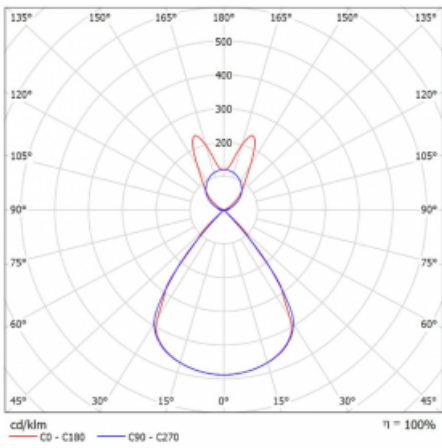

| | |
|--|-------------------------|
| Type of installation | Suspended |
| Light distribution | Direct-indirect |
| Luminaire shape | Linear |
| Colour of the luminaires | Silver |
| Material | Aluminium |
| Lifetime | L80/B20 50 000 hours |
| Warranty | 2 years |
| Description of luminaires | Luminaire suspended |
| item description | D/I - 59/41 |
| Dimensions (l × w × h mm) | 1964 mm × 47 mm × 69 mm |
| Light source | LED MODUL |
| DIR optical system | Plastic louvre low UGR |
| INDIR optical system | Batwing |
| Luminous flux* | 12840 lm |
| Colour Temperature | 3000 K warm white |
| Luminous efficacy | 143 lm/W |
| MacAdam Light source | 3 |
| Colour rendering index | 80 |
| UGR max. X=4H Y=8H, $\rho=70,50,20$ | 16 |

Technical drawing

Luminaire power input* 89.8 W

Connection of the luminaires ON/OFF + 1h emergency

Electrical voltage 220-240V

Frequency 50/60Hz

⊕ CE IP 20

*±10 %

Curve