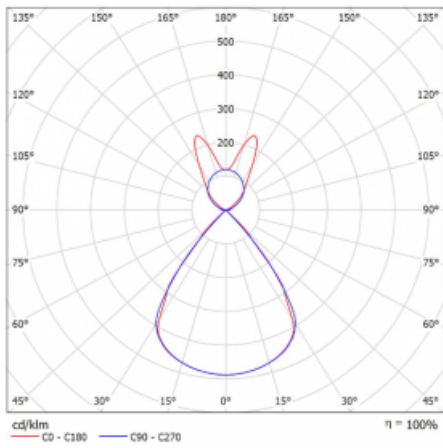

Type of installation	Suspended
Light distribution	Direct-indirect
Luminaire shape	Linear
Colour of the luminaires	White
Material	Aluminium
Lifetime	L80/B20 50 000 hours
Warranty	5 years
Description of luminaires	Luminaire suspended
item description	D/I - 59/41
Dimensions (l × w × h mm)	1964 mm × 47 mm × 69 mm
Light source	LED MODUL
DIR optical system	Plastic louvre low UGR
INDIR optical system	Batwing
Luminous flux*	13380 lm
Colour Temperature	4000 K cool white
Luminous efficacy	149 lm/W
MacAdam Light source	3
Colour rendering index	80
UGR max. X=4H Y=8H, ρ=70,50,20	16.2

Technical drawing

Luminaire power input* 89.8 W

Connection of the luminaires ON/OFF

Electrical voltage 220-240V

Frequency 50/60Hz

⊕ CE IP 20

*±10 %

Curve