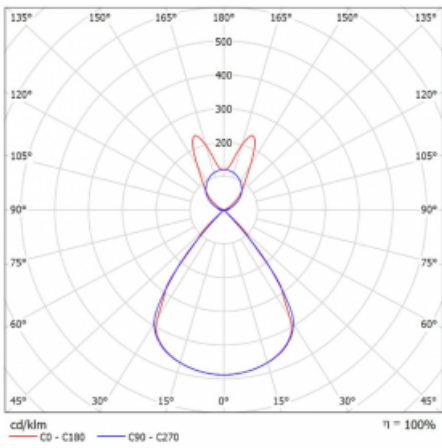

Type of installation	Suspended
Light distribution	Direct-indirect
Luminaire shape	Linear
Colour of the luminaires	Black
Material	Aluminium
Lifetime	L80/B20 50 000 hours
Warranty	5 years
Description of luminaires	Luminaire suspended
item description	D/I - 59/41
Dimensions (l × w × h mm)	1964 mm × 47 mm × 69 mm
Light source	LED MODUL
DIR optical system	Plastic louvre low UGR
INDIR optical system	Batwing
Luminous flux*	13380 lm
Colour Temperature	4000 K cool white
Luminous efficacy	149 lm/W
MacAdam Light source	3
Colour rendering index	80
UGR max. X=4H Y=8H, ρ=70,50,20	16.2

Technical drawing

Luminaire power input* 89.8 W

Connection of the luminaires ON/OFF

Electrical voltage 220-240V

Frequency 50/60Hz

⊕ CE IP 20

*±10 %

Curve