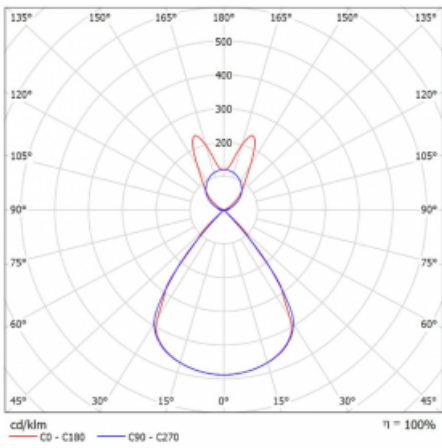

Type of installation	Suspended
Light distribution	Direct-indirect wide-lighting distribution
Luminaire shape	Linear
Colour of the luminaires	White
Material	Aluminium
Lifetime	L80/B20 50 000 hours
Warranty	5 years
Description of luminaires	Luminaire suspended
item description	D/I - 59/41
Dimensions	1964 mm × 47 mm × 69 mm
Light source	LED MODUL
Type of optical system	Plastic louvre low UGR
Luminous flux*	12840 lm
Colour Temperature	3000 K warm white
Luminous efficacy	143 lm/W
MacAdam Light source	3
Colour rendering index	80
UGR max. X=4H Y=8H, $\rho=70,50,20$	16

## Technical drawing

Luminaire power input\* 89.8 W

Connection of the luminaires ON/OFF

Electrical voltage 220-240V

Frequency 50/60Hz

⊕ CE IP 20

\*±10 %

## Curve