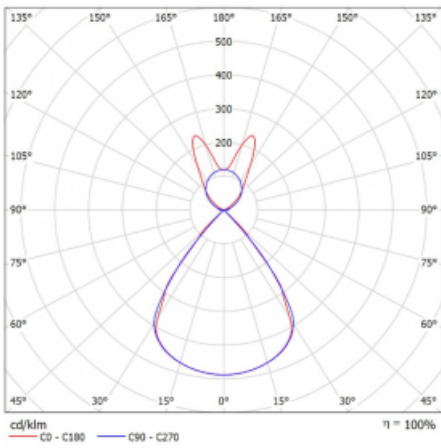

Type of installation	Suspended
Light distribution	Direct-indirect
Luminaire shape	Linear
Colour of the luminaires	Silver
Material	Aluminium
Lifetime	L80/B20 50 000 hours
Warranty	5 years
Description of luminaires	Luminaire suspended
item description	D/I - 59/41
Dimensions (l × w × h mm)	1964 mm × 47 mm × 69 mm
Light source	LED MODUL
DIR optical system	Plastic louvre low UGR
INDIR optical system	Batwing
Luminous flux*	12840 lm
Colour Temperature	3000 K warm white
Luminous efficacy	143 lm/W
MacAdam Light source	3
Colour rendering index	80
UGR max. X=4H Y=8H, ρ=70,50,20	16

Technical drawing

Luminaire power input* 89.8 W

Connection of the luminaires ON/OFF

Electrical voltage 220-240V

Frequency 50/60Hz

⊕ CE IP 20

*±10 %

Curve