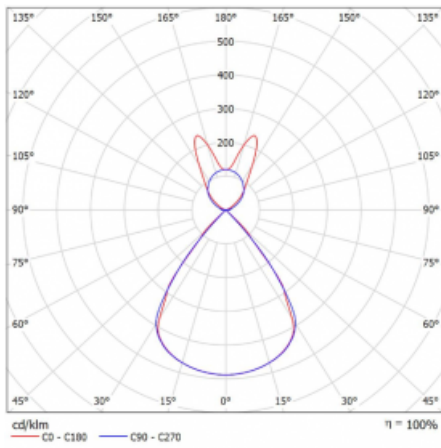

Type of installation	Suspended
Light distribution	Direct-indirect wide-lighting distribution
Luminaire shape	Linear
Colour of the luminaires	Black
Material	Aluminium
Lifetime	L80/B20 50 000 hours
Warranty	5 years
Description of luminaires	Luminaire suspended
item description	D/I - 59/41
Dimensions	1964 mm × 47 mm × 69 mm
Light source	LED MODUL
Type of optical system	Plastic louvre low UGR
Luminous flux*	12840 lm
Colour Temperature	3000 K warm white
Luminous efficacy	143 lm/W
MacAdam Light source	3
Colour rendering index	80
UGR max. X=4H Y=8H, $\rho=70,50,20$	16

Technical drawing

Luminaire power input* 89.8 W

Connection of the luminaires ON/OFF

Electrical voltage 220-240V

Frequency 50/60Hz

⊕ CE IP 20

*±10 %

Curve