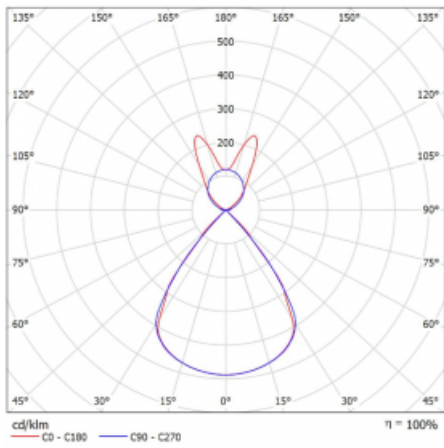

Type of installation	Suspended
Light distribution	Direct-indirect wide-lighting distribution
Luminaire shape	Linear
Colour of the luminaires	White
Material	Aluminium
Lifetime	L80/B20 50 000 hours
Warranty	5 years
Description of luminaires	Luminaire suspended
item description	D/I - 59/41
Dimensions	1964 mm × 47 mm × 69 mm
Light source	LED MODUL
Type of optical system	Plastic louvre low UGR
Luminous flux*	13380 lm
Colour Temperature	4000 K cool white
Luminous efficacy	149 lm/W
MacAdam Light source	3
Colour rendering index	80
UGR max. X=4H Y=8H, $\rho=70,50,20$	16.2

## Technical drawing

Luminaire power input\* 89.8 W

Connection of the luminaires DALI

Electrical voltage 220-240V

Frequency 50/60Hz

⊕ CE IP 20

\*±10 %

## Curve