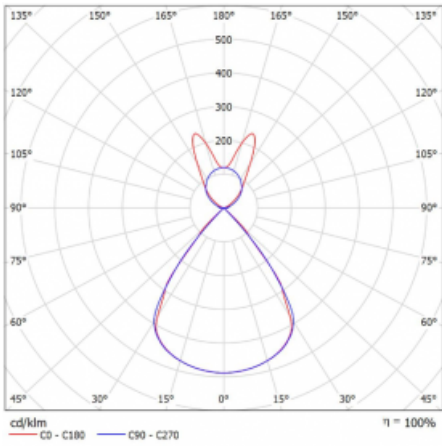

Type of installation	Suspended
Light distribution	Direct-indirect
Luminaire shape	Linear
Colour of the luminaires	Silver
Material	Aluminium
Lifetime	L80/B20 50 000 hours
Warranty	5 years
Description of luminaires	Luminaire suspended
item description	D/I - 59/41
Dimensions (l × w × h mm)	1964 mm × 47 mm × 69 mm
Light source	LED MODUL
DIR optical system	Plastic louvre low UGR
INDIR optical system	Batwing
Luminous flux*	13380 lm
Colour Temperature	4000 K cool white
Luminous efficacy	149 lm/W
MacAdam Light source	3
Colour rendering index	80
UGR max. X=4H Y=8H, ρ=70,50,20	16.2

## Technical drawing

Luminaire power input\* 89.8 W

Connection of the luminaires DALI

Electrical voltage 220-240V

Frequency 50/60Hz

⊕ CE IP 20

\*±10 %

## Curve