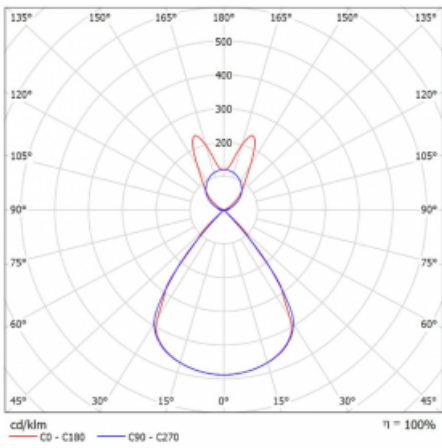

| | |
|-----------------------------------|-------------------------|
| Type of installation | Suspended |
| Light distribution | Direct-indirect |
| Luminaire shape | Linear |
| Colour of the luminaires | Silver |
| Material | Aluminium |
| Lifetime | L80/B20 50 000 hours |
| Warranty | 5 years |
| Description of luminaires | Luminaire suspended |
| item description | D/I - 59/41 |
| Dimensions (l × w × h mm) | 1964 mm × 47 mm × 69 mm |
| Weight | 5.1 kg |
| Light source | LED MODUL |
| DIR optical system | Plastic louvre low UGR |
| INDIR optical system | Batwing |
| Luminous flux* | 12840 lm |
| Colour Temperature | 3000 K warm white |
| Luminous efficacy | 143 lm/W |
| MacAdam Light source | 3 |
| Colour rendering index | 80 |
| UGR max. X=4H Y=8H, ρ=70,50,20 | 16 |

Technical drawing

Luminaire power input* 89.8 W

Connection of the luminaires DALI

Electrical voltage 220-240V

Frequency 50/60Hz

⊕ CE IP 20

*±10 %

Curve