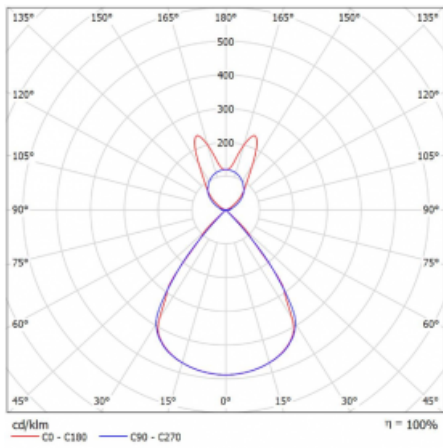

Type of installation	Suspended
Light distribution	Direct-indirect
Luminaire shape	Linear
Colour of the luminaires	Black
Material	Aluminium
Lifetime	L80/B20 50 000 hours
Warranty	5 years
Description of luminaires	Luminaire suspended
item description	D/I - 59/41
Dimensions (l × w × h mm)	1964 mm × 47 mm × 69 mm
Weight	5.1 kg
Light source	LED MODUL
DIR optical system	Plastic louvre low UGR
INDIR optical system	Batwing
Luminous flux*	12840 lm
Colour Temperature	3000 K warm white
Luminous efficacy	143 lm/W
MacAdam Light source	3
Colour rendering index	80
UGR max. X=4H Y=8H, ρ=70,50,20	16

## Technical drawing

Luminaire power input\* 89.8 W

Connection of the luminaires DALI

Electrical voltage 220-240V

Frequency 50/60Hz

⊕ CE IP 20

\*±10 %

## Curve