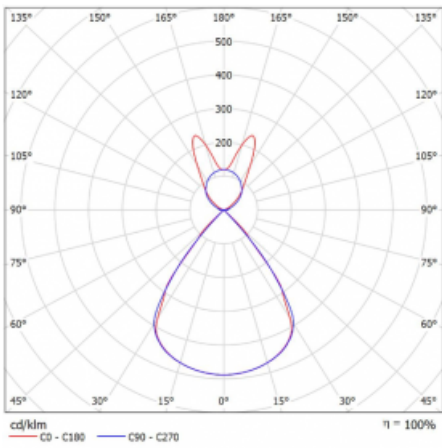

Type of installation	Suspended
Light distribution	Direct-indirect
Luminaire shape	Linear
Colour of the luminaires	Silver
Material	Aluminium
Lifetime	L80/B20 50 000 hours
Warranty	2 years
Description of luminaires	Luminaire suspended
item description	D/I - 54/46
Dimensions (l × w × h mm)	1964 mm × 47 mm × 69 mm
Light source	LED MODUL
DIR optical system	Plastic louvre low UGR
INDIR optical system	Batwing
Luminous flux*	7700 lm
Colour Temperature	4000 K cool white
Luminous efficacy	151 lm/W
MacAdam Light source	3
Colour rendering index	80
UGR max. X=4H Y=8H, ρ=70,50,20	14.2

## Curve