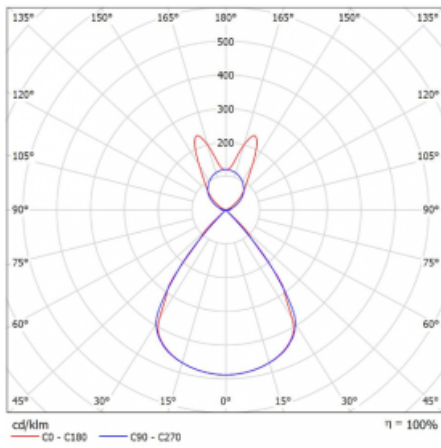

| | |
|--|--|
| Type of installation | Suspended |
| Light distribution | Direct-indirect wide-lighting distribution |
| Luminaire shape | Linear |
| Colour of the luminaires | Silver |
| Material | Aluminium |
| Lifetime | L80/B20 50 000 hours |
| Warranty | 2 years |
| Description of luminaires | Luminaire suspended |
| item description | D/I - 54/46 |
| Dimensions | 1964 mm × 47 mm × 69 mm |
| Light source | LED MODUL |
| Type of optical system | Plastic louvre low UGR |
| Luminous flux* | 7380 lm |
| Colour Temperature | 3000 K warm white |
| Luminous efficacy | 145 lm/W |
| MacAdam Light source | 3 |
| Colour rendering index | 80 |
| UGR max. X=4H Y=8H, $\rho=70,50,20$ | 14.1 |

Technical drawing

Luminaire power input* 50.9 W

Connection of the luminaires ON/OFF + 3h emergency

Electrical voltage 220-240V

Frequency 50/60Hz

⊕ CE IP 20

*±10 %

Curve