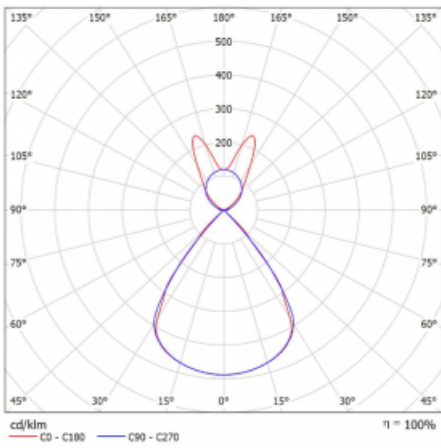

Type of installation	Suspended
Light distribution	Direct-indirect wide-lighting distribution
Luminaire shape	Linear
Colour of the luminaires	White
Material	Aluminium
Lifetime	L80/B20 50 000 hours
Warranty	2 years
Description of luminaires	Luminaire suspended
item description	D/I - 54/46
Dimensions	1964 mm × 47 mm × 69 mm
Light source	LED MODUL
Type of optical system	Plastic louvre low UGR
Luminous flux*	7700 lm
Colour Temperature	4000 K cool white
Luminous efficacy	151 lm/W
MacAdam Light source	3
Colour rendering index	80
UGR max. X=4H Y=8H, $\rho=70,50,20$	14.2

## Curve