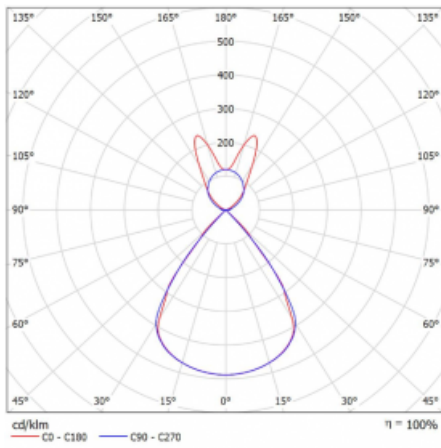

Type of installation	Suspended
Light distribution	Direct-indirect wide-lighting distribution
Luminaire shape	Linear
Colour of the luminaires	Silver
Material	Aluminium
Lifetime	L80/B20 50 000 hours
Warranty	2 years
Description of luminaires	Luminaire suspended
item description	D/I - 54/46
Dimensions	1964 mm × 47 mm × 69 mm
Light source	LED MODUL
Type of optical system	Plastic louvre low UGR
Luminous flux*	7700 lm
Colour Temperature	4000 K cool white
Luminous efficacy	151 lm/W
MacAdam Light source	3
Colour rendering index	80
UGR max. X=4H Y=8H, $\rho=70,50,20$	14.2

## Curve