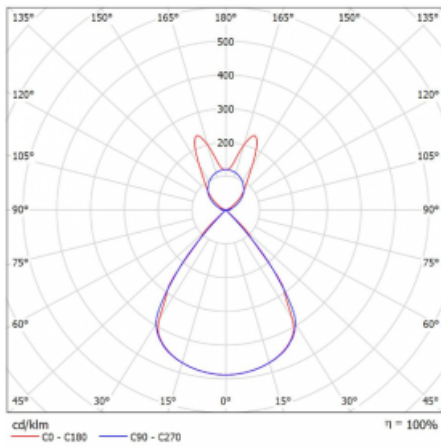

Type of installation	Suspended
Light distribution	Direct-indirect wide-lighting distribution
Luminaire shape	Linear
Colour of the luminaires	White
Material	Aluminium
Lifetime	L80/B20 50 000 hours
Warranty	2 years
Description of luminaires	Luminaire suspended
item description	D/I - 54/46
Dimensions	1964 mm × 47 mm × 69 mm
Light source	LED MODUL
Type of optical system	Plastic louvre low UGR
Luminous flux*	7380 lm
Colour Temperature	3000 K warm white
Luminous efficacy	145 lm/W
MacAdam Light source	3
Colour rendering index	80
UGR max. X=4H Y=8H, $\rho=70,50,20$	14.1

## Curve