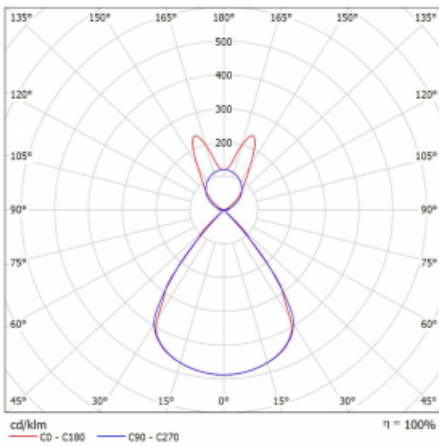

Type of installation	Suspended
Light distribution	Direct-indirect wide-lighting distribution
Luminaire shape	Linear
Colour of the luminaires	Black
Material	Aluminium
Lifetime	L80/B20 50 000 hours
Warranty	2 years
Description of luminaires	Luminaire suspended
item description	D/I - 54/46
Dimensions	1964 mm × 47 mm × 69 mm
Light source	LED MODUL
Type of optical system	Plastic louvre low UGR
Luminous flux*	7380 lm
Colour Temperature	3000 K warm white
Luminous efficacy	145 lm/W
MacAdam Light source	3
Colour rendering index	80
UGR max. X=4H Y=8H, $\rho=70,50,20$	14.1

## Curve