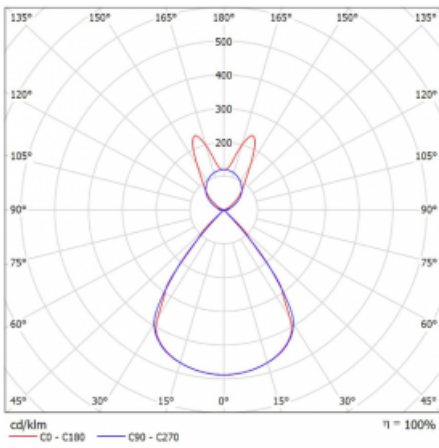

Type of installation	Suspended
Light distribution	Direct-indirect
Luminaire shape	Linear
Colour of the luminaires	White
Material	Aluminium
Lifetime	L80/B20 50 000 hours
Warranty	5 years
Description of luminaires	Luminaire suspended
item description	D/I - 54/46
Dimensions (l × w × h mm)	1964 mm × 47 mm × 69 mm
Light source	LED MODUL
DIR optical system	Plastic louvre low UGR
INDIR optical system	Batwing
Luminous flux*	7700 lm
Colour Temperature	4000 K cool white
Luminous efficacy	151 lm/W
MacAdam Light source	3
Colour rendering index	80
UGR max. X=4H Y=8H, ρ=70,50,20	14.2

Technical drawing

Luminaire power input* 50.9 W

Connection of the luminaires ON/OFF

Electrical voltage 220-240V

Frequency 50/60Hz

⊕ CE IP 20

*±10 %

Curve