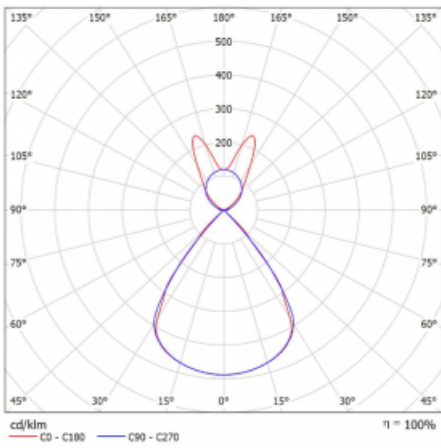

Type of installation	Suspended
Light distribution	Direct-indirect wide-lighting distribution
Luminaire shape	Linear
Colour of the luminaires	Silver
Material	Aluminium
Lifetime	L80/B20 50 000 hours
Warranty	5 years
Description of luminaires	Luminaire suspended
item description	D/I - 54/46
Dimensions	1964 mm × 47 mm × 69 mm
Light source	LED MODUL
Type of optical system	Plastic louvre low UGR
Luminous flux*	7700 lm
Colour Temperature	4000 K cool white
Luminous efficacy	151 lm/W
MacAdam Light source	3
Colour rendering index	80
UGR max. X=4H Y=8H, $\rho=70,50,20$	14.2

## Technical drawing

Luminaire power input\* 50.9 W

Connection of the luminaires ON/OFF

Electrical voltage 220-240V

Frequency 50/60Hz

⊕ CE IP 20

\*±10 %

## Curve