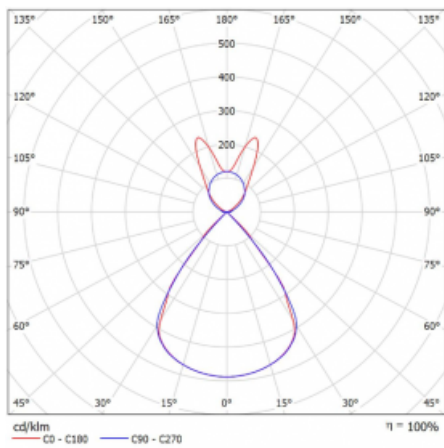

Type of installation	Suspended
Light distribution	Direct-indirect wide-lighting distribution
Luminaire shape	Linear
Colour of the luminaires	Black
Material	Aluminium
Lifetime	L80/B20 50 000 hours
Warranty	5 years
Description of luminaires	Luminaire suspended
item description	D/I - 54/46
Dimensions	1964 mm × 47 mm × 69 mm
Light source	LED MODUL
Type of optical system	Plastic louvre low UGR
Luminous flux*	7700 lm
Colour Temperature	4000 K cool white
Luminous efficacy	151 lm/W
MacAdam Light source	3
Colour rendering index	80
UGR max. X=4H Y=8H, $\rho=70,50,20$	14.2

Technical drawing

Luminaire power input* 50.9 W

Connection of the luminaires ON/OFF

Electrical voltage 220-240V

Frequency 50/60Hz

⊕ CE IP 20

*±10 %

Curve