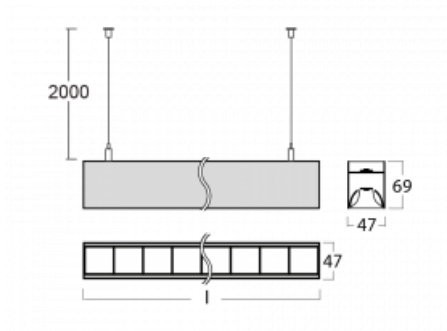

Technical drawing