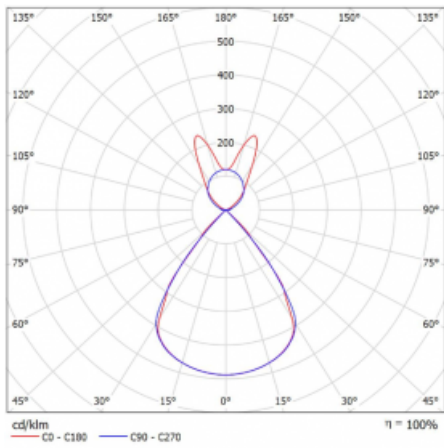

Type of installation	Suspended
Light distribution	Direct-indirect
Luminaire shape	Linear
Colour of the luminaires	White
Material	Aluminium
Lifetime	L80/B20 50 000 hours
Warranty	5 years
Description of luminaires	Luminaire suspended
item description	D/I - 54/46
Dimensions (l × w × h mm)	1964 mm × 47 mm × 69 mm
Light source	LED MODUL
DIR optical system	Plastic louvre low UGR
INDIR optical system	Batwing
Luminous flux*	7380 lm
Colour Temperature	3000 K warm white
Luminous efficacy	145 lm/W
MacAdam Light source	3
Colour rendering index	80
UGR max. X=4H Y=8H, ρ=70,50,20	14.1

## Technical drawing

Luminaire power input\* 50.9 W

Connection of the luminaires ON/OFF

Electrical voltage 220-240V

Frequency 50/60Hz

⊕ CE IP 20

\*±10 %

## Curve