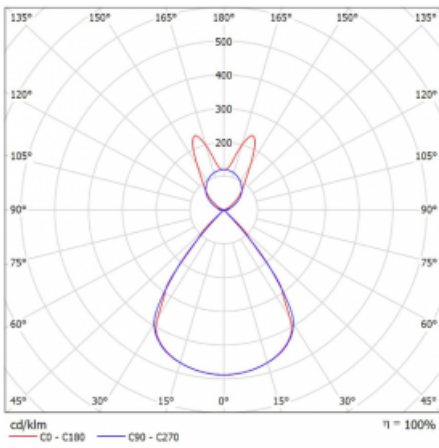

Type of installation	Suspended
Light distribution	Direct-indirect wide-lighting distribution
Luminaire shape	Linear
Colour of the luminaires	Black
Material	Aluminium
Lifetime	L80/B20 50 000 hours
Warranty	5 years
Description of luminaires	Luminaire suspended
item description	D/I - 54/46
Dimensions	1964 mm × 47 mm × 69 mm
Light source	LED MODUL
Type of optical system	Plastic louvre low UGR
Luminous flux*	7380 lm
Colour Temperature	3000 K warm white
Luminous efficacy	145 lm/W
MacAdam Light source	3
Colour rendering index	80
UGR max. X=4H Y=8H, $\rho=70,50,20$	14.1

Technical drawing

Luminaire power input* 50.9 W

Connection of the luminaires ON/OFF

Electrical voltage 220-240V

Frequency 50/60Hz

⊕ CE IP 20

*±10 %

Curve