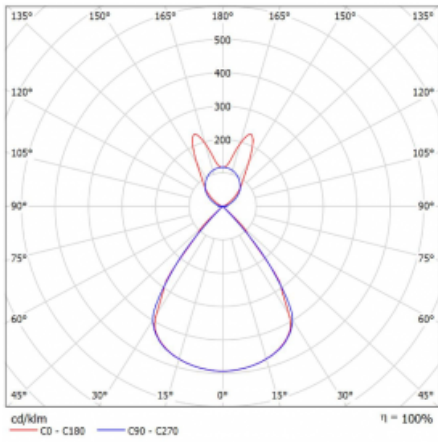

Type of installation	Suspended
Light distribution	Direct-indirect wide-lighting distribution
Luminaire shape	Linear
Colour of the luminaires	Silver
Material	Aluminium
Lifetime	L80/B20 50 000 hours
Warranty	2 years
Description of luminaires	Luminaire suspended
item description	D/I - 60/40
Dimensions	1683 mm × 47 mm × 69 mm
Light source	LED MODUL
Type of optical system	Plastic louvre low UGR
Luminous flux*	11340 lm
Colour Temperature	4000 K cool white
Luminous efficacy	147 lm/W
MacAdam Light source	3
Colour rendering index	80
UGR max. X=4H Y=8H, $\rho=70,50,20$	16.2

## Curve